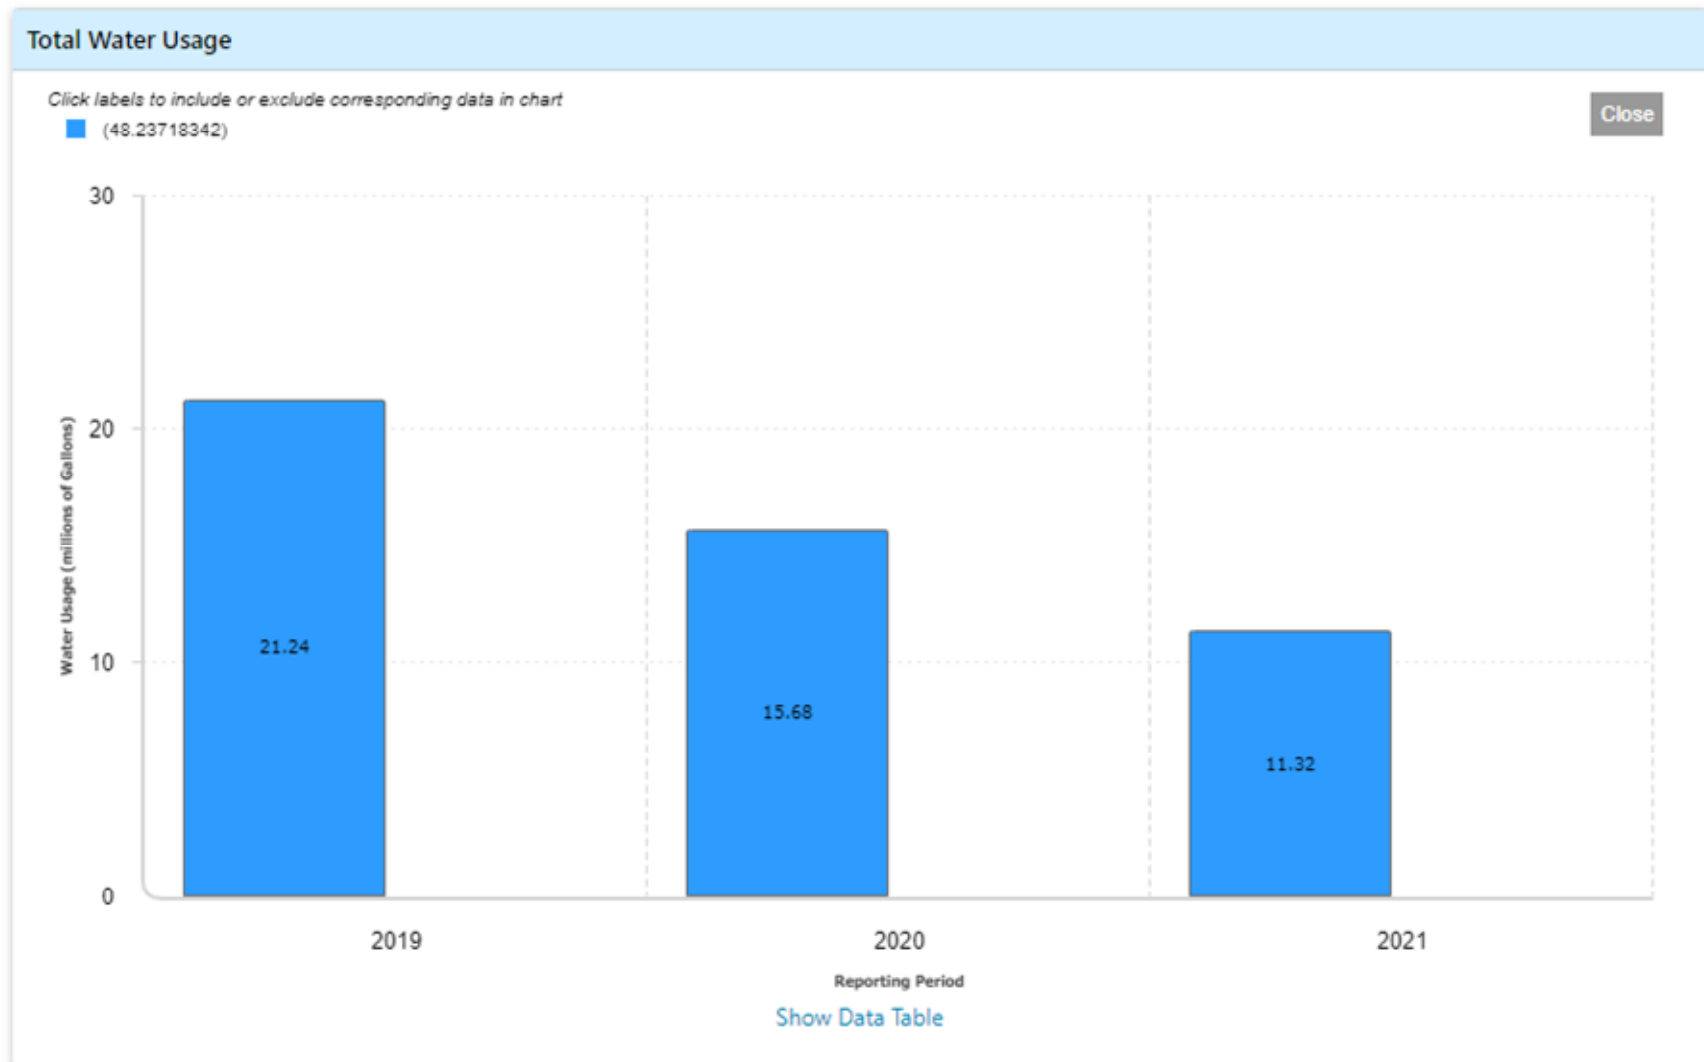

## Total CO<sub>2</sub> Emissions

Click labels to include or exclude corresponding data in chart

■ (101388.71209433844)

Close

[Show Data Table](#)