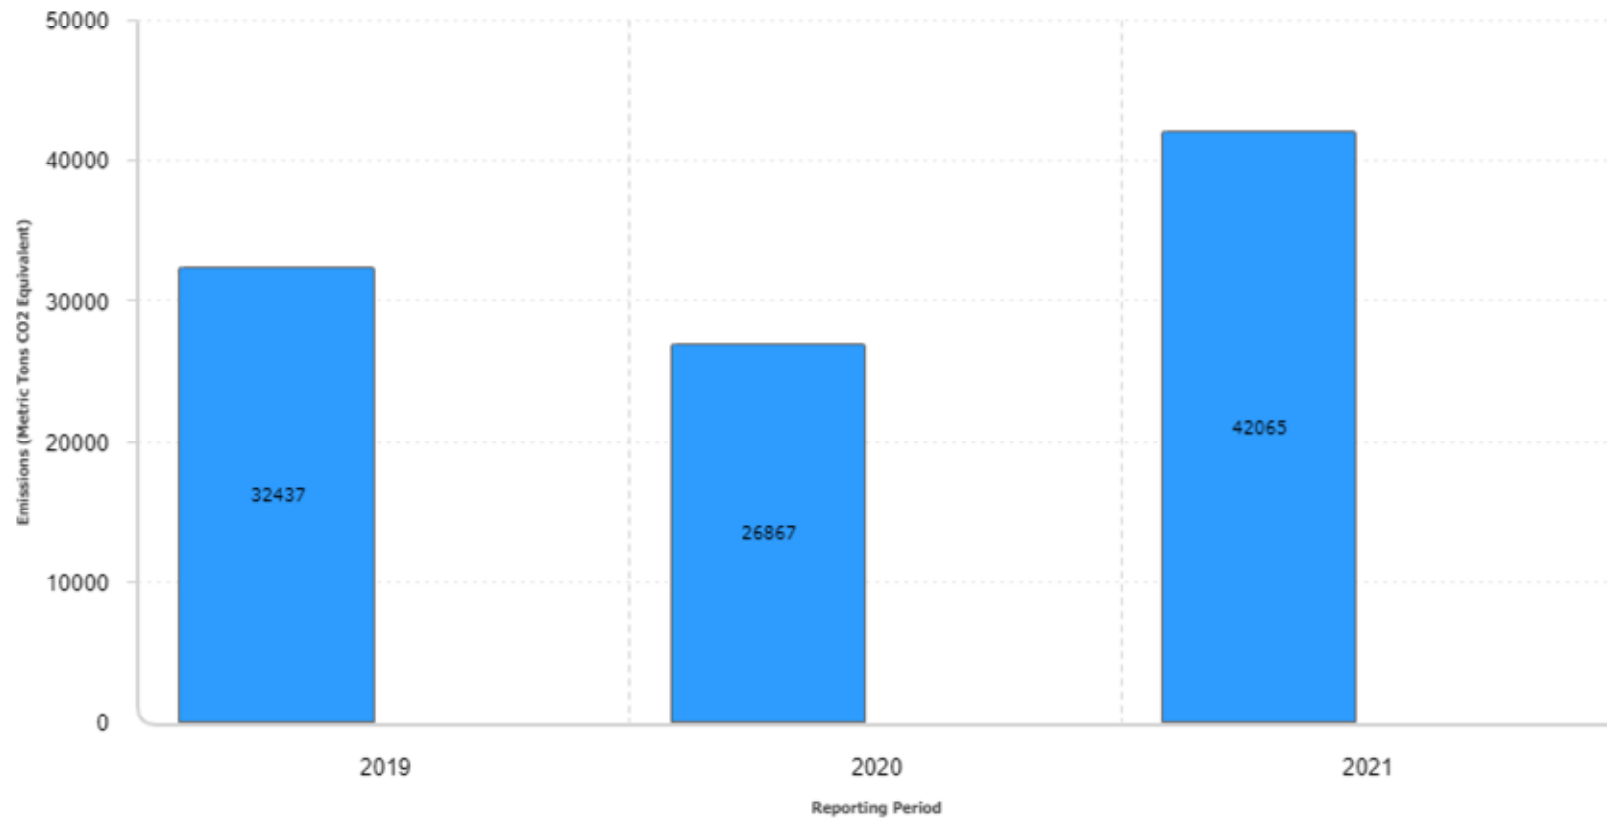

## Cactus Wellhead – Sustainability Trends

## Total CO<sub>2</sub> Emissions

Click labels to include or exclude corresponding data in chart

■ (101388.71209433844)

Close

[Show Data Table](#)